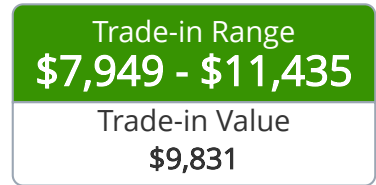

1998 Chevrolet Corvette Pricing Report

Style: Convertible 2D

Mileage: 79,000

KBB.com Consumer Rating: 4.9/5

Vehicle Highlights

Fuel Economy: City 15/Hwy 23/Comb 18 MPG

Engine: V8, 5.7 Liter

Transmission: Automatic

Drivetrain: RWD

Country of Assembly: United States

Country of Origin: United States

EPA Class: Two Seaters

Max Seating: 2

Doors: 2

Body Style: Convertible

Trade in to a Dealer

Valid for ZIP code 55421 through 10/03/2023